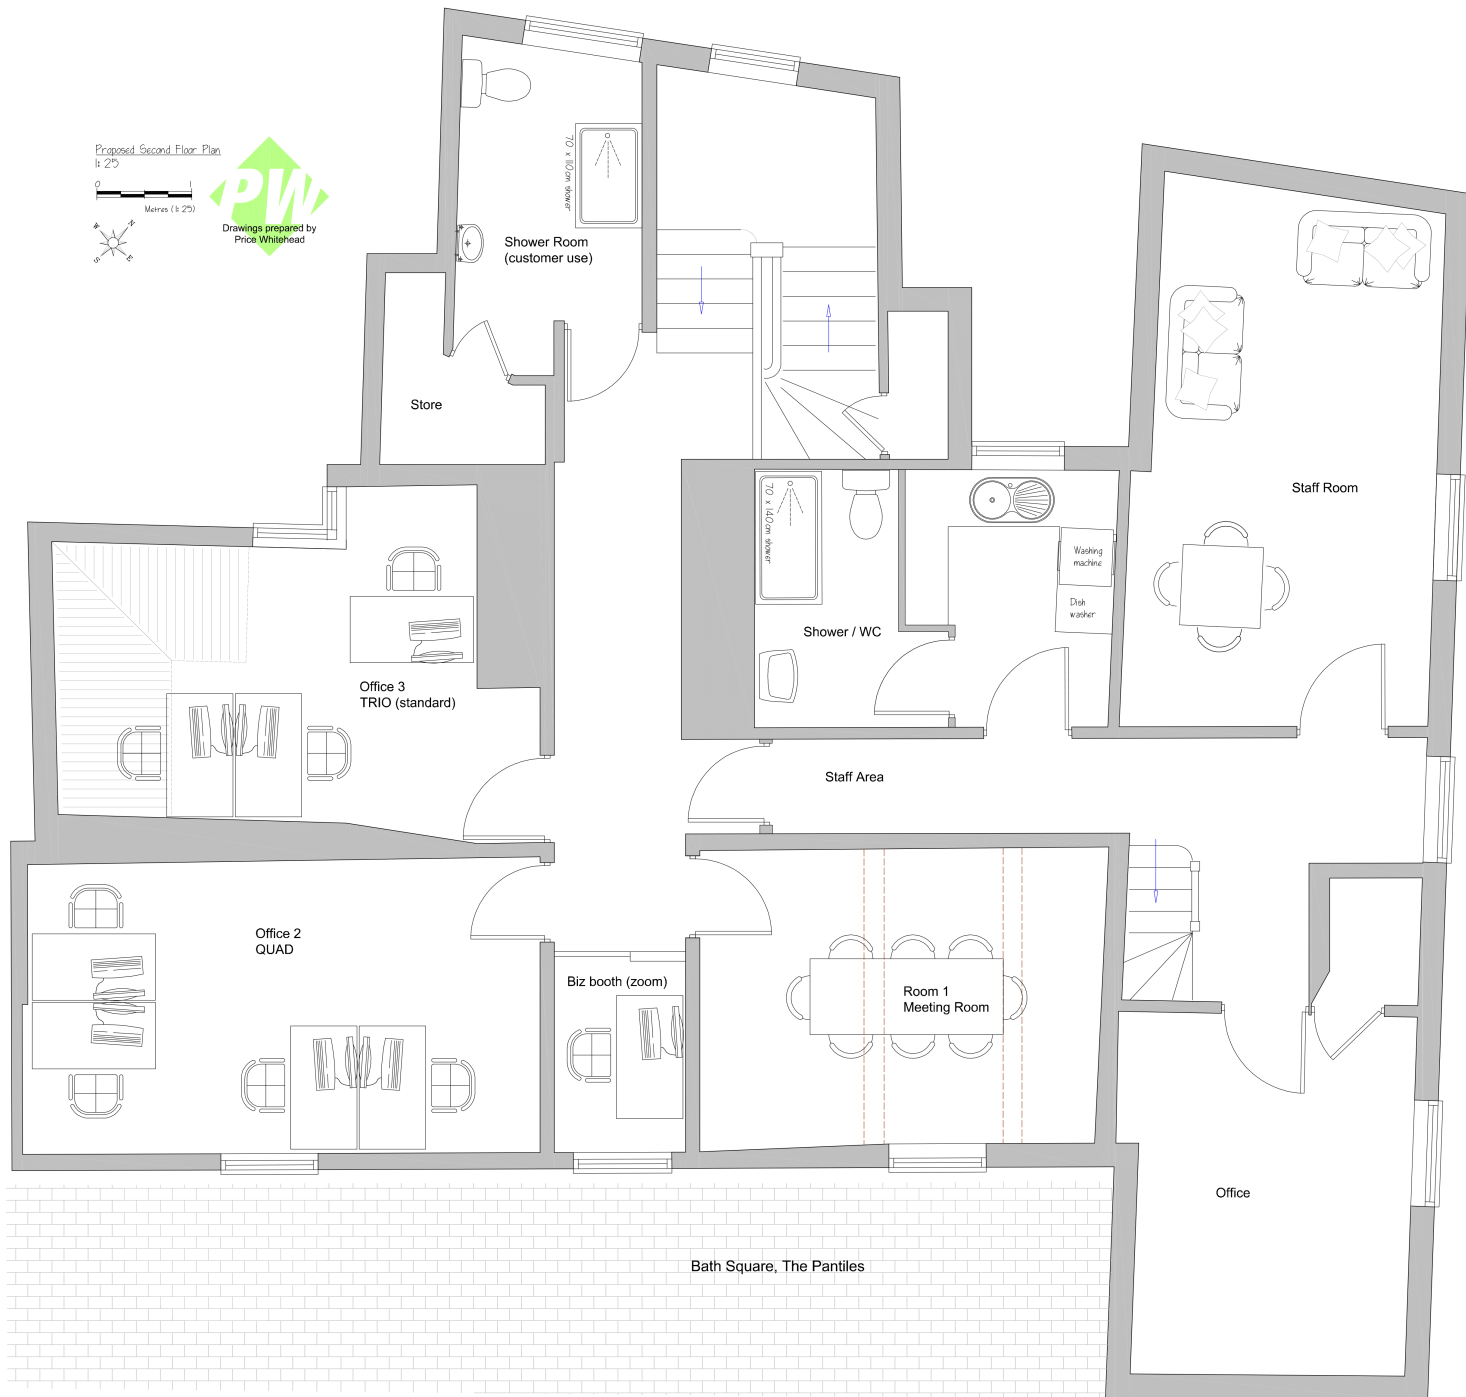

Proposed Second Floor Plan
1:25

Drawings prepared by
Price Whitehead

Bath Square, The Pantiles